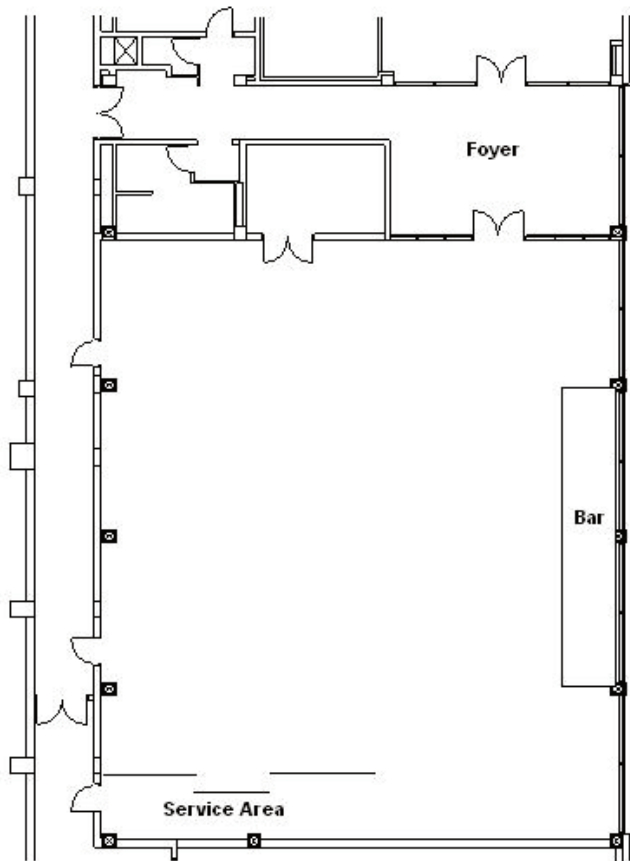

# RUTH SILBIGER LOBBY IN MORSANI HALL

**MEZZANINE**

**BALCONY**

**INNER CIRCLE LOUNGE**

**FRIENDS LOUNGE**

FERGSUON HALL

LOBBY

MEZZANINE

FRIENDS LOUNGE

BALCONY

# MAESTRO'S RESTAURANT

CLASSROOM 207 A&B

BOARDROOM 116

CLASSROOM 121

# REHEARSAL HALL