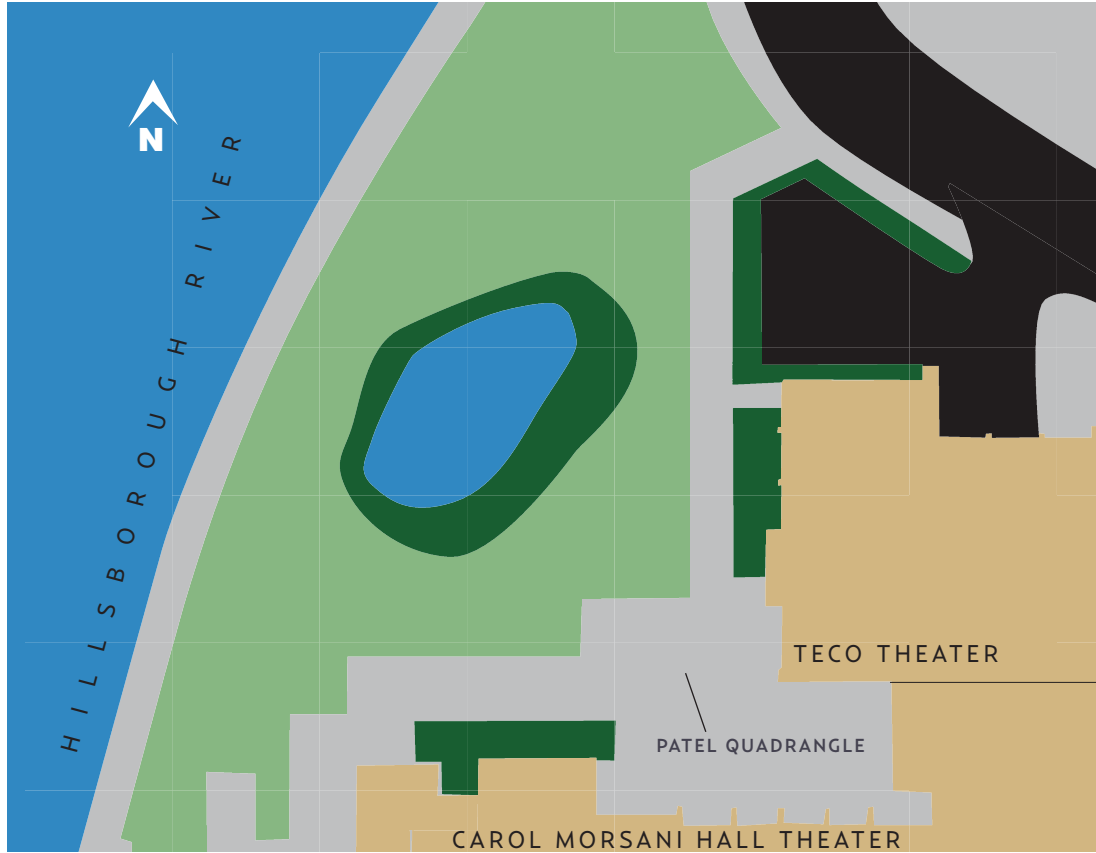

PATEL QUADRANGLE