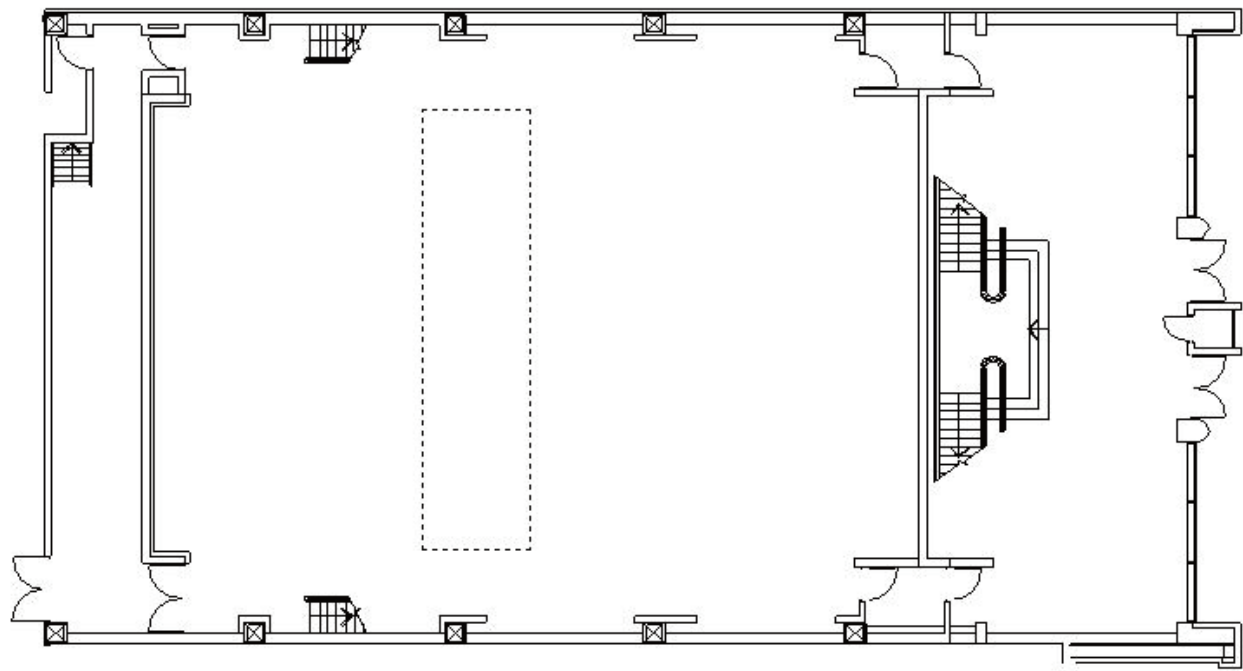

JAEB THEATER